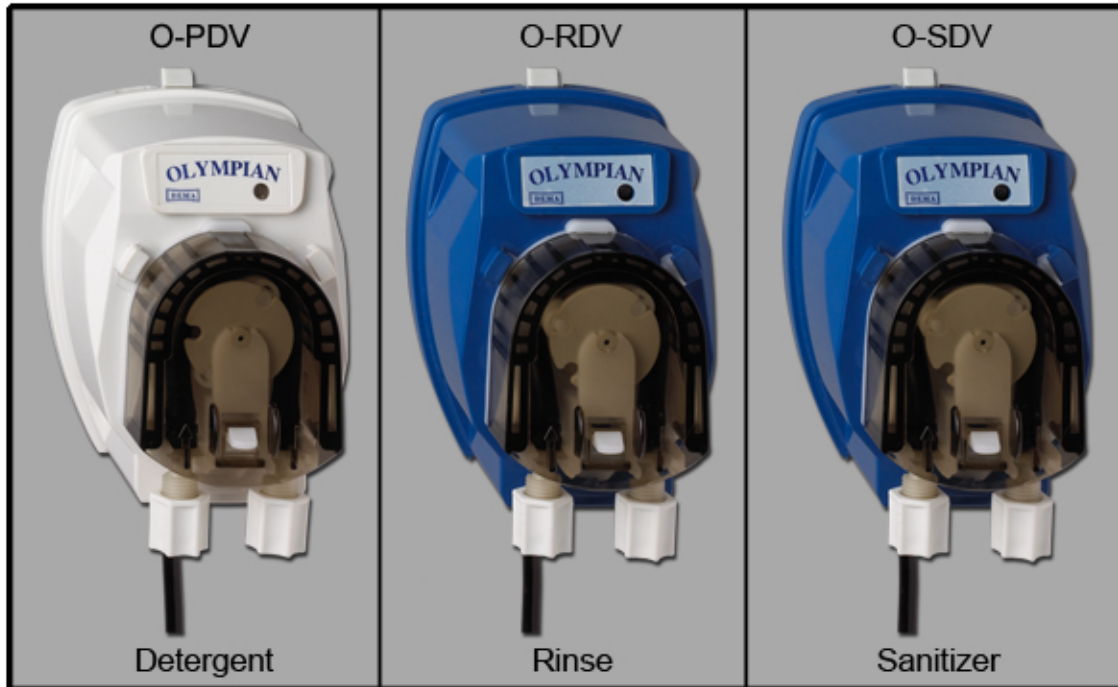

# Olympian Mini Pumps

Ideal applications include under-counter washers, glass washers, and small commercial machines

<u>Model No.</u>	<u>Application</u>	<u>Color</u>	<u>Specifications</u>
O-PDV	Detergent	White	110 or 220 volt, time control
O-PHV	Detergent	White	220 volt, time control
O-RDV	Rinse	Blue	110 or 220 volt, speed control
O-RHV	Rinse	Blue	220 volt, speed control
O-SDV	Sanitizer	Blue	110 or 220 volt, speed control

## Rinse & Sanitizer Control

Adjustable speed

Adjustable delay

Selectable on/off limit

4